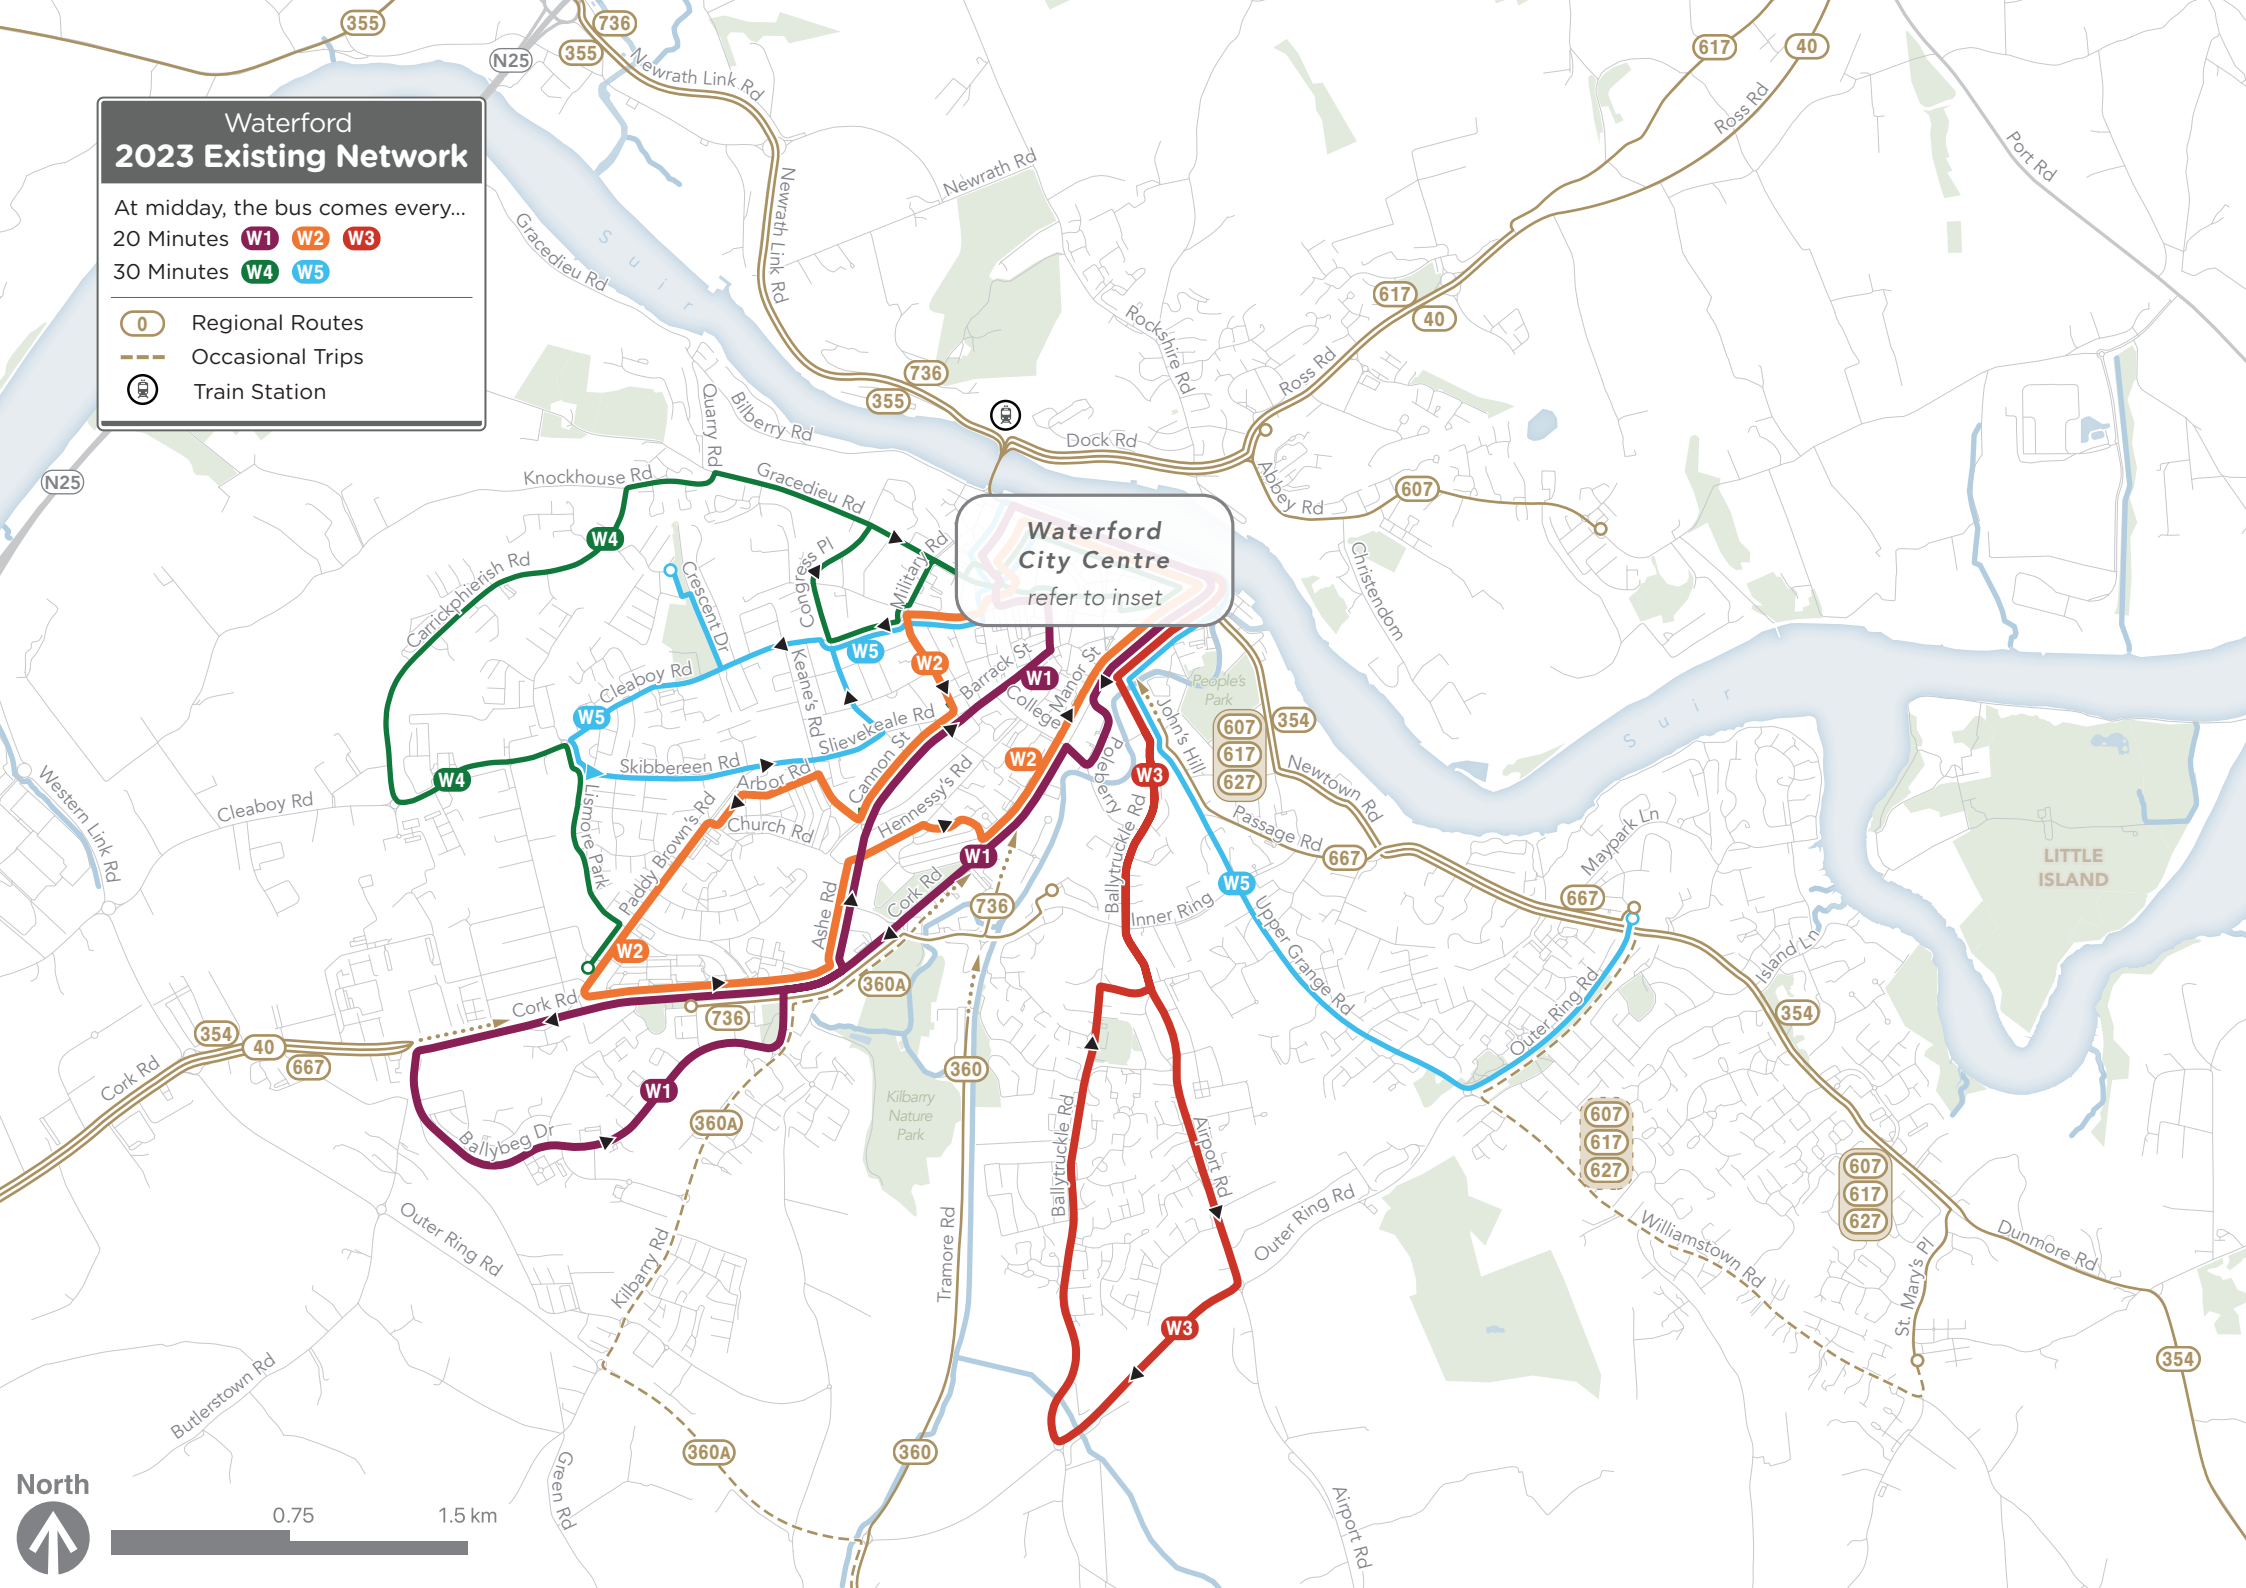

**Waterford**  
**2023 Existing Network**

At midday, the bus comes every...

20 Minutes **W1** **W2** **W3**

30 Minutes **W4** **W5**

---

 Train Station

**Waterford City Centre**  
 refer to inset

North

# Waterford 2023 Existing Network

At midday, the bus comes every...

20 Minutes **W1** **W2** **W3**

30 Minutes **W4** **W5**

**0** Regional Routes

--- Occasional Trips

 Train Station

**Waterford City Centre**  
refer to inset

# 2023 Existing Network

At midday, the bus comes every...

20 Minutes **W1** **W2** **W3**

30 Minutes **W4** **W5**

North  
  
 100 200 m