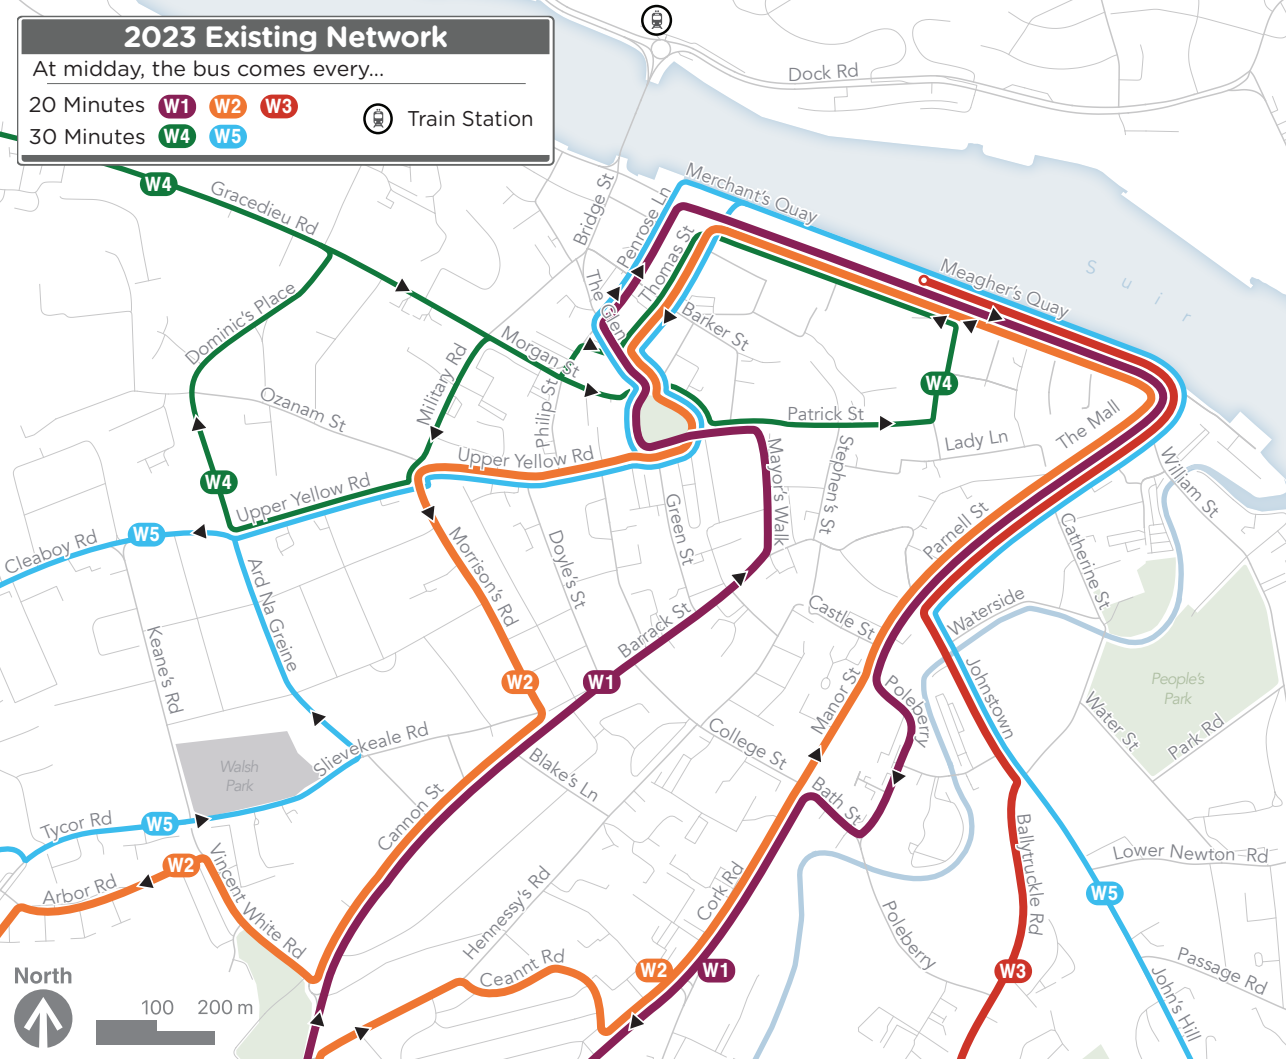

**Waterford**  
**2023 Existing Network**

At midday, the bus comes every...

20 Minutes **W1** **W2** **W3**

30 Minutes **W4** **W5**

---

 Train Station

**Waterford City Centre**  
 refer to inset

North

# Waterford 2023 Existing Network

At midday, the bus comes every...

20 Minutes **W1** **W2** **W3**

30 Minutes **W4** **W5**

**0** Regional Routes

--- Occasional Trips

 Train Station

**Waterford City Centre**  
refer to inset

# 2023 Existing Network

At midday, the bus comes every...

20 Minutes **W1** **W2** **W3**

30 Minutes **W4** **W5**

North  
  
 100 200 m