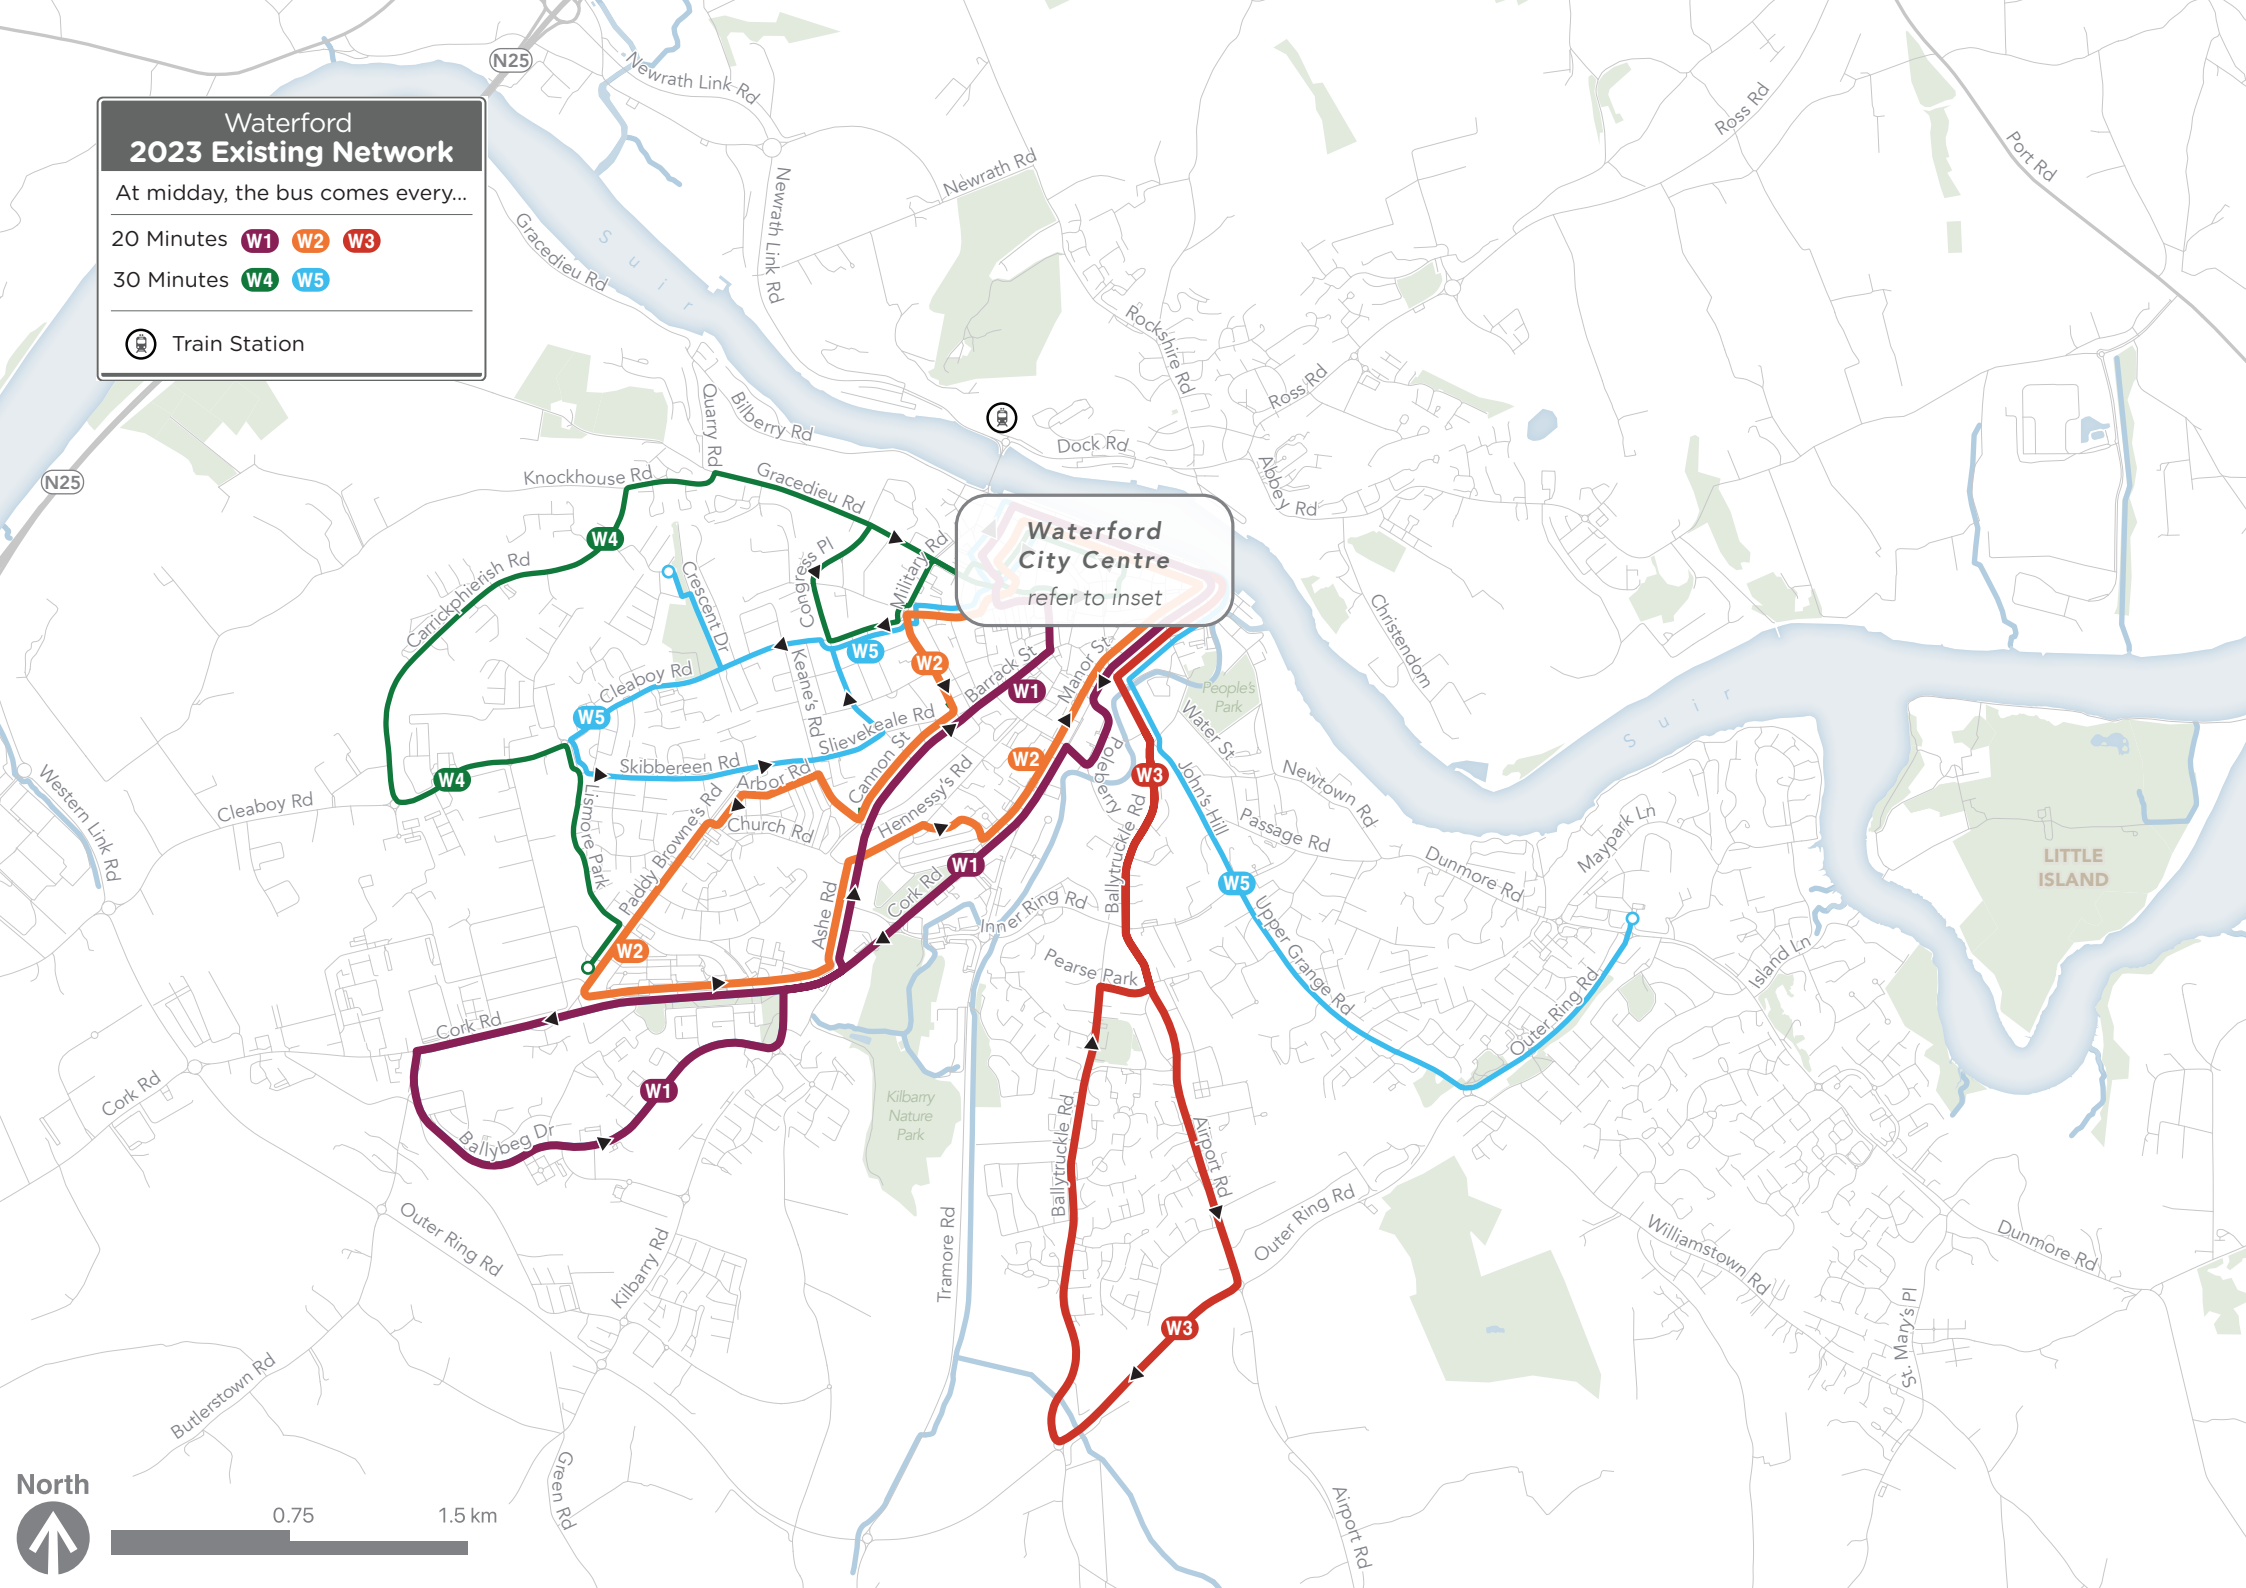

**Waterford**  
**2023 Existing Network**

At midday, the bus comes every...

20 Minutes **W1** **W2** **W3**

30 Minutes **W4** **W5**

---

 Train Station

**Waterford City Centre**  
 refer to inset

North

0.75 1.5 km

# Waterford 2023 Existing Network

At midday, the bus comes every...

20 Minutes **W1** **W2** **W3**

30 Minutes **W4** **W5**

**0** Regional Routes

--- Occasional Trips

 Train Station

**Waterford City Centre**  
refer to inset

# 2023 Existing Network

At midday, the bus comes every...

20 Minutes **W1** **W2** **W3**

30 Minutes **W4** **W5**

North  
  
 100 200 m